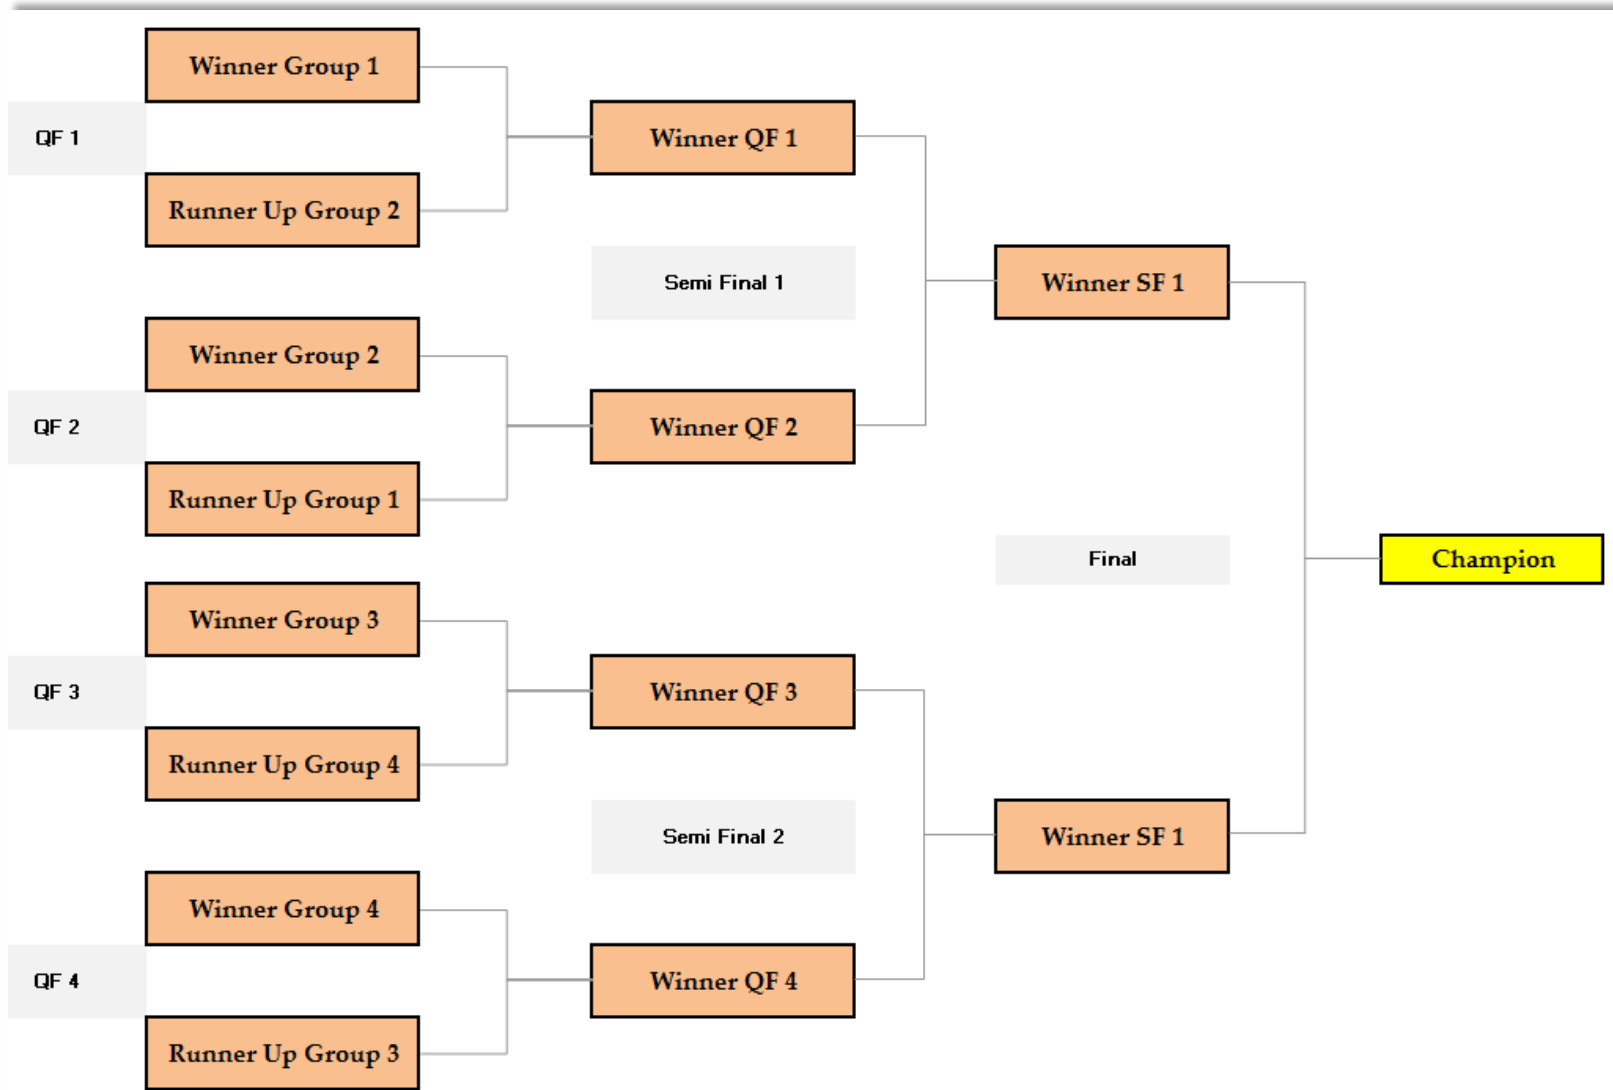

Womens

Veterans

Under 13

Under 10s

DAY 2 - Group Matches & Semi Finals

Start	End	Pitch 5		Pitch 6	
8:00	8:45	Murwillumbah	West Sydney	Calamvale	WCH A
8:55	9:40	Woolgoolga 1	Woolgoolga 2	Newfarm	Azaad
9:50	10:35	Semi Final 1 Veterans Winner Grp 1 v R/Up Grp 2		Semi Final 2 Veterans Winner Grp 2 v R/up Grp 1	
10:45	11:30	Woolgoolga 1	Sydney Sikhs 2	5th & 6th Play Off - Veterans 3rd Grp 1 v 3rd Grp 2	
11:30	12:00	LUNCH BREAK			
12:00	12:45	Woolgoolga Girls U13 v U15		New Farm	Calamvale
12:55	13:40	Vic Girls	Calamvale	West Sydney	WCH A
13:50	14:35	SCSAS	Newfarm	Sydney Sikhs	Azaad
14:45	15:30	Sydney Sikhs	New Farm	Woolgoolga 1	Calamvale
15:40	16:25	Calamvale	Sydney Sikhs 2	Sydney Sikhs	Woolgoolga 2
16:35	17:35	Semi Final 1 Womens Winner Grp 1 v R/Up Grp 2		Semi Final 2 Womens Winner Grp 2 v R/up Grp 1	

DAY 3 - Finals

Start	End	Pitch 5
TBA		U 10s Final - 1st v 2nd in Grp
		U13s Final - 1st v 2nd in Grp
		Veterans Final - 1st v 2nd in Grp
		Final Womens Winner SF 1 vs Winner SF 2

Figure 1. Division 1 Knockout Stage Structure

Quarter Final 1 and 2 will comprise teams from groups with 1st and 4th seeds.
 Quarter Final 3 and 4 will comprise teams from groups with 2nd and 3rd seeds.
 (This ensures that the two highest seeds do not cross over until the final.)